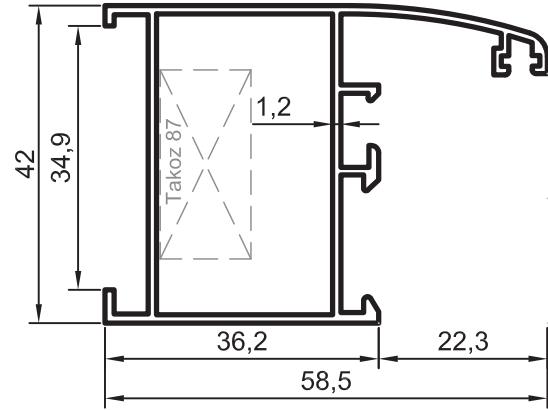

No : 856

Geniş Kasa $J_x = 7,59 \text{ cm}^4$
0,640 kg/m $J_y = 4,32 \text{ cm}^4$